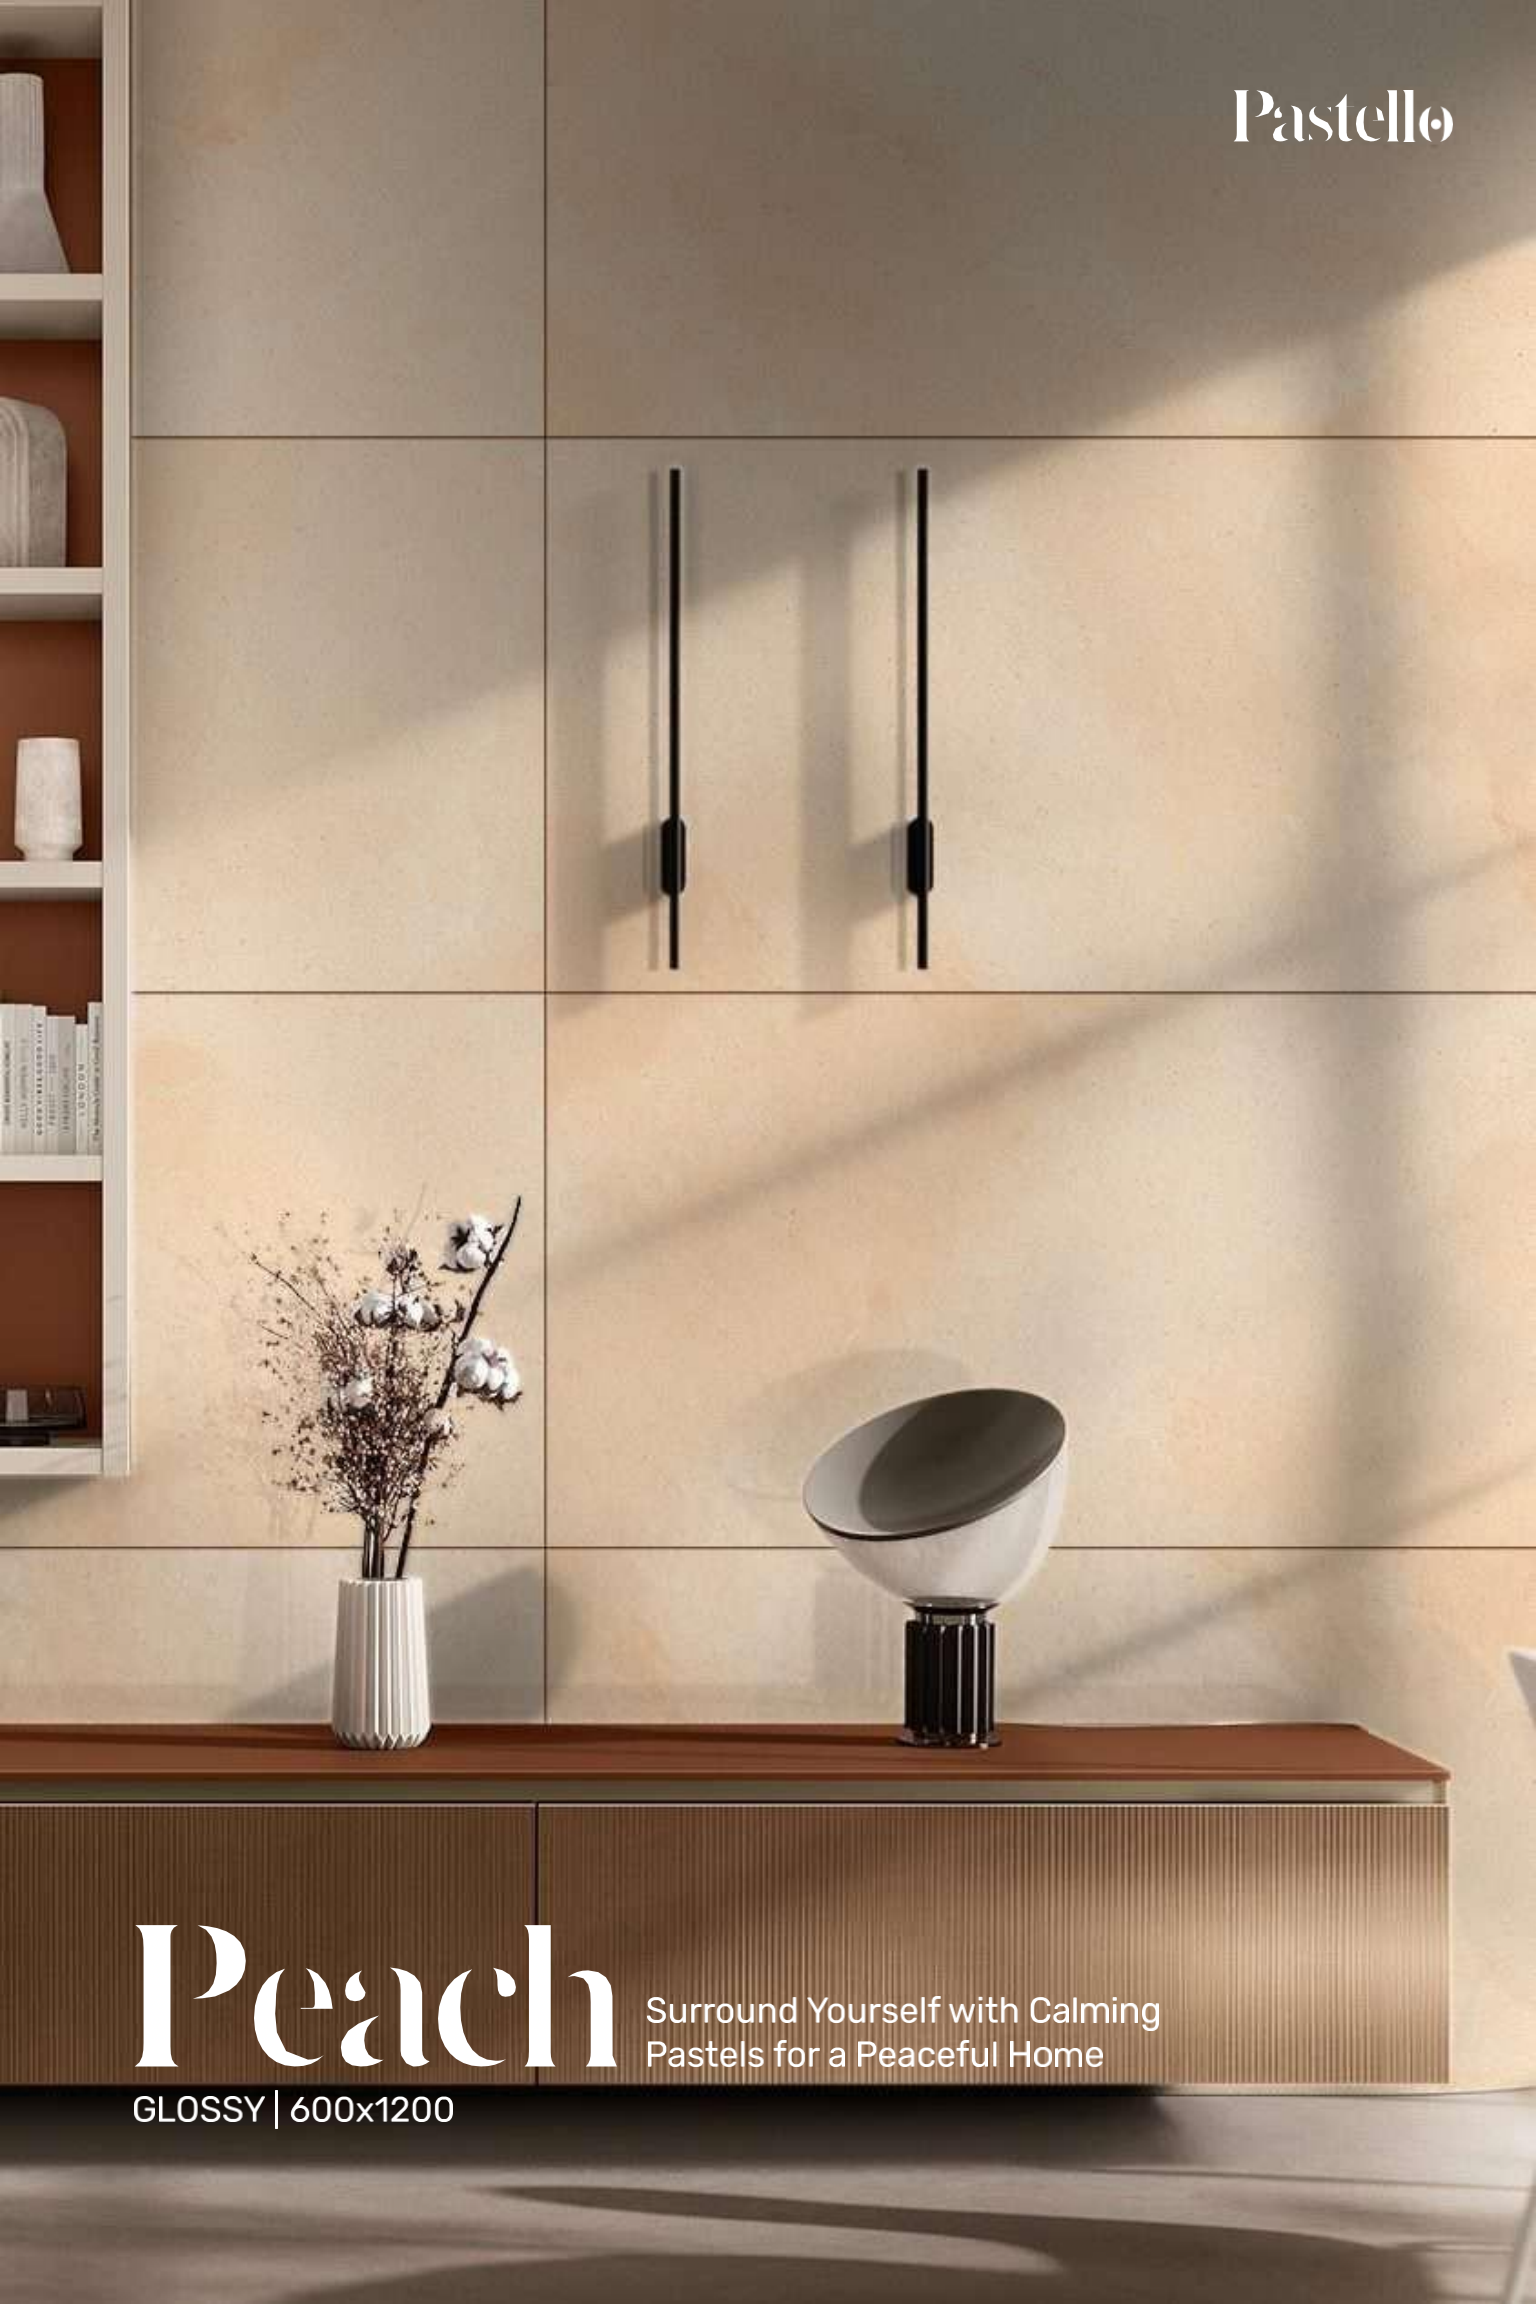

Pastello

Peach

Surround Yourself with Calming
Pastels for a Peaceful Home

GLOSSY | 600x1200